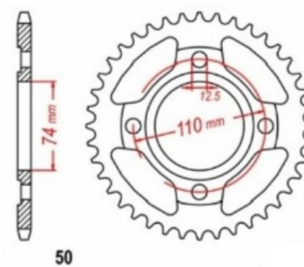

zębátka tylna 2.6K56.178

Nr katalogowy: 2.6K56.178

Dział: Łańcuchy i zębátki

Ilość zębów: 36

Typ produktu: Zębátka (tył)

Cena: 126.99 zł

Dostępność: Produkt niedostępny

Lista powiązań tego produktu z innymi modelami:

Marka	Model	Rocznik	Kod
YAMAHA	RD 250	1978	1A2
YAMAHA	RD 250	1979	1A2
YAMAHA	RD 400	1978	1A3
YAMAHA	RD 400	1979	1A3
YAMAHA	XS 250	1977	1U5
YAMAHA	XS 250	1978	1U5
YAMAHA	XS 250	1979	1U5
YAMAHA	XS 250	1980	1U5
YAMAHA	XS 250 SE	1980	
YAMAHA	XS 250 SE	1981	
YAMAHA	XS 250 SE	1982	
YAMAHA	XS 360	1976	1U4
YAMAHA	XS 360	1977	1U4
YAMAHA	XS 360	1978	1U4
YAMAHA	XS 400	1978	
YAMAHA	XS 400	1979	
YAMAHA	XS 400	1980	2A2
YAMAHA	XS 400	1981	2A2
YAMAHA	XS 400	1982	2A2
YAMAHA	XS 400 SE Special	1981	4G5
YAMAHA	XS 400 SE Special	1982	4G5
YAMAHA	XS 400 SE Special	1983	4G5
YAMAHA	XS 500	1976	1H2
YAMAHA	XS 500	1977	1H2
YAMAHA	XS 500	1978	1H2
YAMAHA	XS 500	1979	1H2