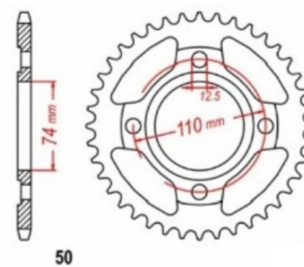

zębátka tylna 2.6K56.172

Nr katalogowy: 2.6K56.172

Dział: Łańcuchy i zębátki

Ilość zębów: 39

Typ produktu: Zębátka (tył)

Cena: 99.95 zł

Dostępność: Produkt dostępny

Lista powiązań tego produktu z innymi modelami:

Marka	Model	Rocznik	Kod
YAMAHA	RD 250	1978	1A2
YAMAHA	RD 250	1979	1A2
YAMAHA	RD 400	1978	1A3
YAMAHA	RD 400	1979	1A3
YAMAHA	XS 250	1977	1U5
YAMAHA	XS 250	1978	1U5
YAMAHA	XS 250	1979	1U5
YAMAHA	XS 250	1980	1U5
YAMAHA	XS 250	1981	
YAMAHA	XS 250	1982	
YAMAHA	XS 250 SE	1980	
YAMAHA	XS 250 SE	1981	
YAMAHA	XS 250 SE	1982	
YAMAHA	XS 360	1976	1U4
YAMAHA	XS 360	1977	1U4
YAMAHA	XS 360	1978	1U4
YAMAHA	XS 400	1978	
YAMAHA	XS 400	1979	
YAMAHA	XS 400	1980	2A2
YAMAHA	XS 400	1981	2A2
YAMAHA	XS 400	1982	2A2
YAMAHA	XS 400 SE Special	1981	4G5
YAMAHA	XS 400 SE Special	1982	4G5
YAMAHA	XS 400 SE Special	1983	4G5
YAMAHA	XS 500	1976	1H2
YAMAHA	XS 500	1977	1H2
YAMAHA	XS 500	1978	1H2
YAMAHA	XS 500	1979	1H2